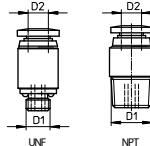

Push-in fitting QB, Male thread with external hex

For Tubing O.D. [inch]		Part Number	Type
D1	D2		
UNF thread			
10-32	5/32	533267*	QB-10-32-UNF-5/32-U
	3/16	533268*	QB-10-32-UNF-3/16-U
	1/4	533269*	QB-10-32-UNF-1/4-U
NPT thread			
1/8	5/32	533271*	QB-1/8-5/32-U
	3/16	533272*	QB-1/8-3/16-U
	1/4	533273*	QB-1/8-1/4-U
	5/16	533274*	QB-1/8-5/16-U
	3/8	567773*	QB-1/8-3/8-U
1/4	5/32	567772*	QB-1/4-5/32-U
	3/16	533275*	QB-1/4-3/16-U
	1/4	533276*	QB-1/4-1/4-U
	5/16	533277*	QB-1/4-5/16-U
	3/8	533278*	QB-1/4-3/8-U
3/8	1/2	567771*	QB-1/4-1/2-U
	1/4	533279*	QB-3/8-1/4-U
	5/16	533280*	QB-3/8-5/16-U
	3/8	533281 ^A	QB-3/8-3/8-U
	1/2	533282 ^A	QB-3/8-1/2-U
1/2	5/16	567770*	QB-1/2-5/16-U
	3/8	533283 ^A	QB-1/2-3/8-U
	1/2	533284 ^A	QB-1/2-1/2-U

Push-in long L-fitting QBLL, Male thread with external hex

For Tubing O.D. [inch]		Part Number	Type
D1	D2		
1/8	5/32	564668*	QBLL-1/8-5/32-U
	3/16	564669*	QBLL-1/8-3/16-U
	1/4	564670*	QBLL-1/8-1/4-U
	5/16	564671*	QBLL-1/8-5/16-U
1/4	5/32	564672*	QBLL-1/4-5/32-U
	3/16	564673*	QBLL-1/4-3/16-U
	1/4	564674*	QBLL-1/4-1/4-U
	5/16	564675*	QBLL-1/4-5/16-U
	3/8	564676 ^A	QBLL-1/4-3/8-U
3/8	1/2	564677 ^A	QBLL-1/4-1/2-U
	3/16	567766*	QBLL-3/8-3/16-U
	1/4	564678*	QBLL-3/8-1/4-U
	5/16	564679 ^A	QBLL-3/8-5/16-U
	3/8	564680 ^A	QBLL-3/8-3/8-U
1/2	1/2	564681 ^A	QBLL-3/8-1/2-U
	3/8	564682 ^A	QBLL-1/2-3/8-U
	1/2	564683 ^A	QBLL-1/2-1/2-U

Push-in fitting QB-...-I, Male thread with internal hex

For Tubing O.D. [inch]		Part Number	Type
D1	D2		
UNF thread			
10-32	3/16	572313*	QB-10-32-UNF-3/16-I-U
	1/4	572316*	QB-10-32-UNF-1/4-I-U
NPT thread			
1/8	5/32	572317*	QB-1/8-5/32-I-U
	3/16	572315*	QB-1/8-3/16-I-U
	1/4	572318*	QB-1/8-1/4-I-U
	5/16	572319*	QB-1/8-5/16-I-U
1/4	1/4	572320*	QB-1/4-1/4-I-U
	5/16	572321*	QB-1/4-5/16-I-U
3/8	3/8	572322*	QB-1/4-3/8-I-U
	5/16	572323*	QB-3/8-5/16-I-U
3/8	3/8	572324 ^A	QB-3/8-3/8-I-U
	1/2	572325 ^A	QB-3/8-1/2-I-U
1/2	1/2	572326 ^A	QB-1/2-1/2-I-U